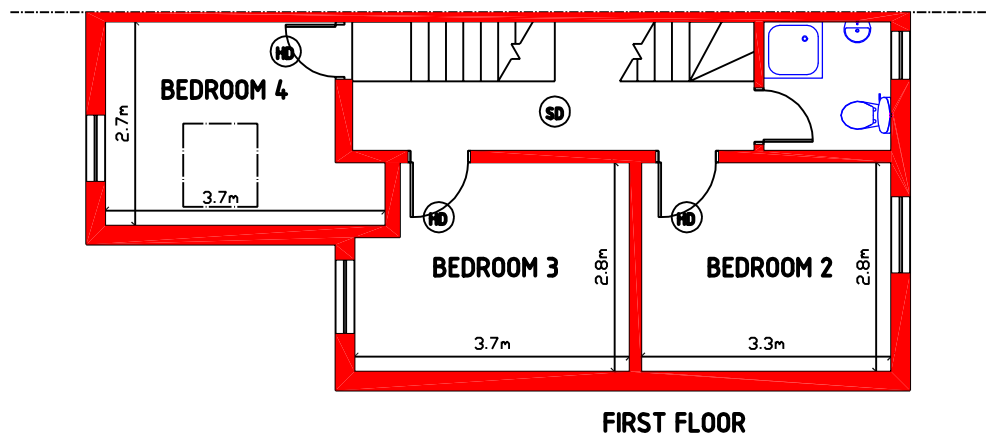

- ⊙SD = SMOKE DETECTOR
- ⊙HD = HEAT DETECTOR
- ⊙BA = ALARM PANEL

**BUXTON
PROPERTIES**

Title
FLOORPLANS

Scale
1:100@ A4

Address
**20 MIDLAND AVENUE,
LENTON**

Date
SEPTEMBER 2009