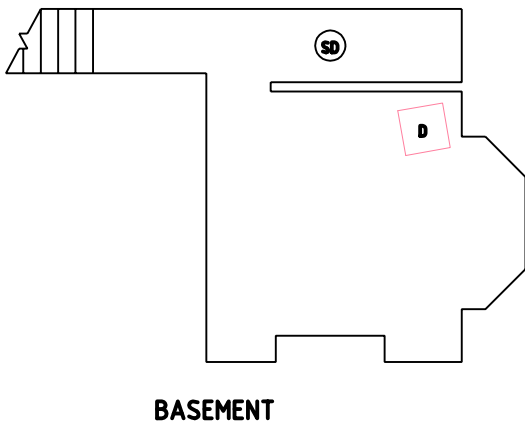

- ⊙SD = SMOKE DETECTOR
- ⊙HD = HEAT DETECTOR
- ⊙BA = ALARM PANEL

**BUXTON
PROPERTIES**

Title
FLOORPLANS

Scale
1:100@ A4

Address
**20 MIDLAND AVENUE,
LENTON**

Date
SEPTEMBER 2009