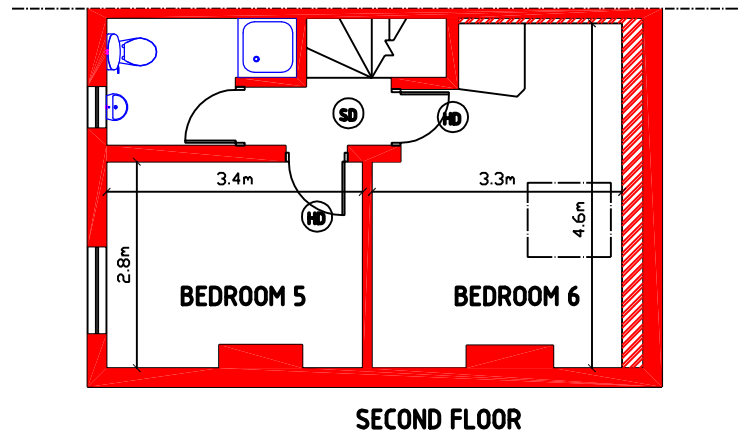

- ⊙SD = SMOKE DETECTOR
- ⊙HD = HEAT DETECTOR
- ⊙BA = ALARM PANEL

**BUXTON
PROPERTIES**

Title
FLOORPLANS

Scale
1:100@ A4

Address
**20 MIDLAND AVENUE,
LENTON**

Date
SEPTEMBER 2009