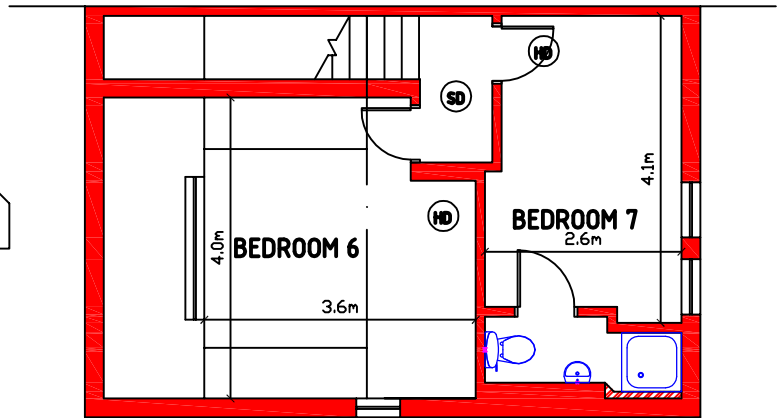

GROUND FLOOR

- ⊙ SD = SMOKE DETECTOR
- ⊙ HD = HEAT DETECTOR
- ⊙ BA = ALARM PANEL

FIRST FLOOR

BASEMENT

SECOND FLOOR

**BUXTON  
PROPERTIES**

Title  
FLOORPLANS

Scale  
1:100@ A4