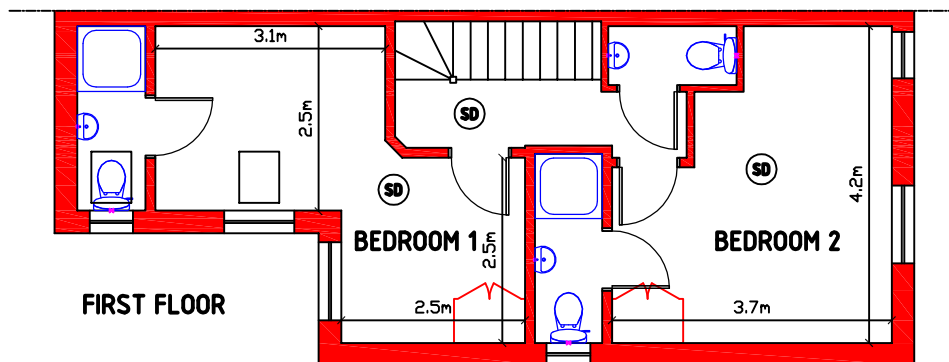

ⓈD = INTERLINKED SMOKE DETECTOR

**BUXTON  
PROPERTIES**

Title  
**FLOORPLANS**

Scale  
**1:100@ A4**

Address  
**64 KIMBOLTON AVE, LENTON**

Date  
**JANUARY 2014**